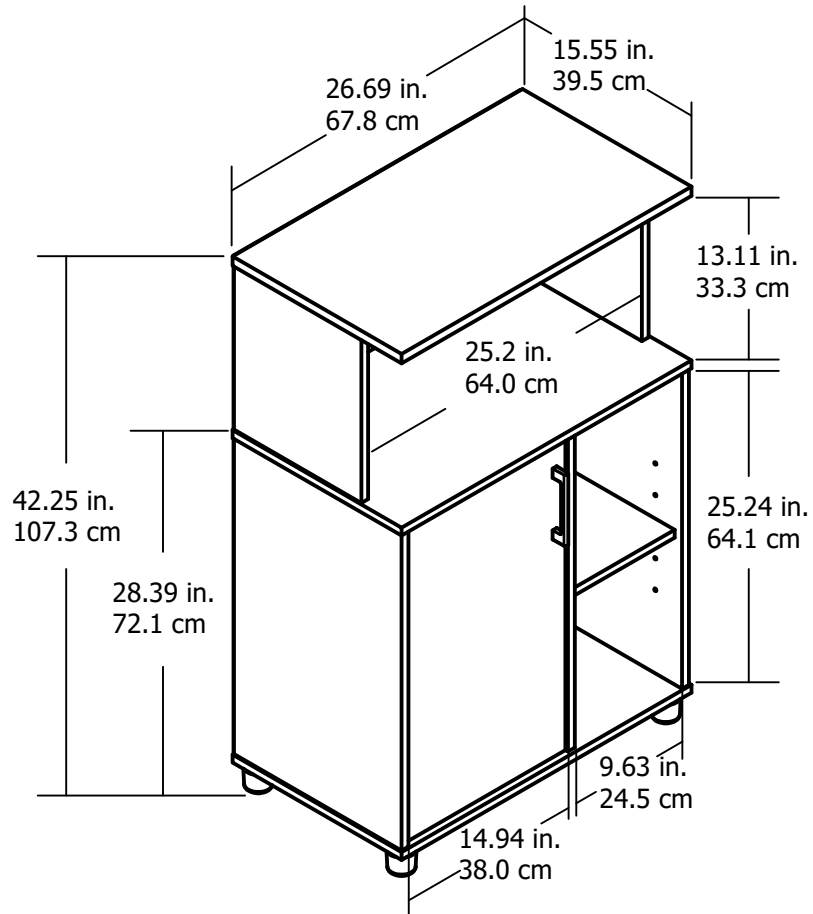

# 7014

Wood Breakdown:  
PB 95%  
Total storage: 5.3 cubic feet

Overall Product Size:  
26.69"W x 15.55"D x 42.25"H  
67.8cm W x 39.5cm D x 107.3cm H

Maximum Weight Capacities  
Unit Weight: 58 lbs. (26.3 kg)