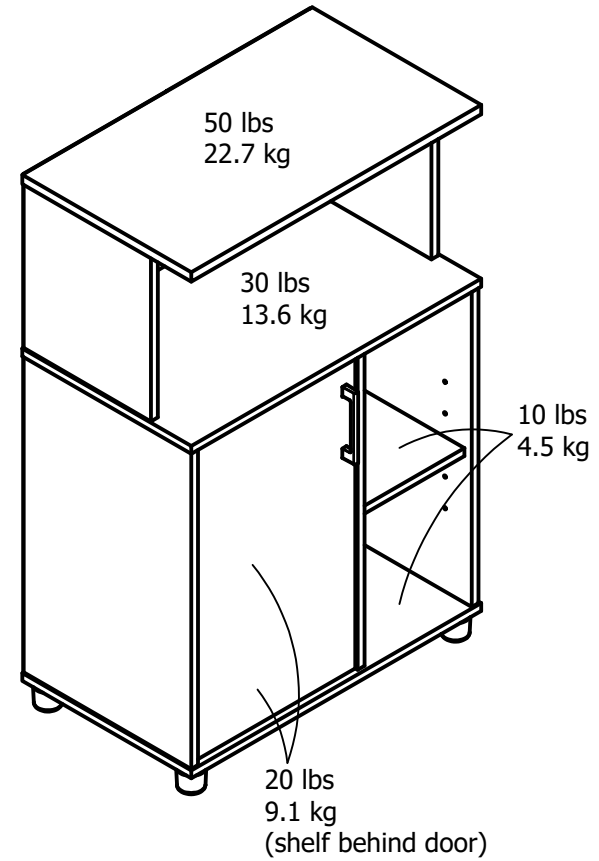

# 7014

Wood Breakdown:  
PB 95%  
Total storage: 5.3 cubic feet

Overall Product Size:  
26.69"W x 15.55"D x 42.25"H  
67.8cm W x 39.5cm D x 107.3cm H

Maximum Weight Capacities  
Unit Weight: 58 lbs. (26.3 kg)